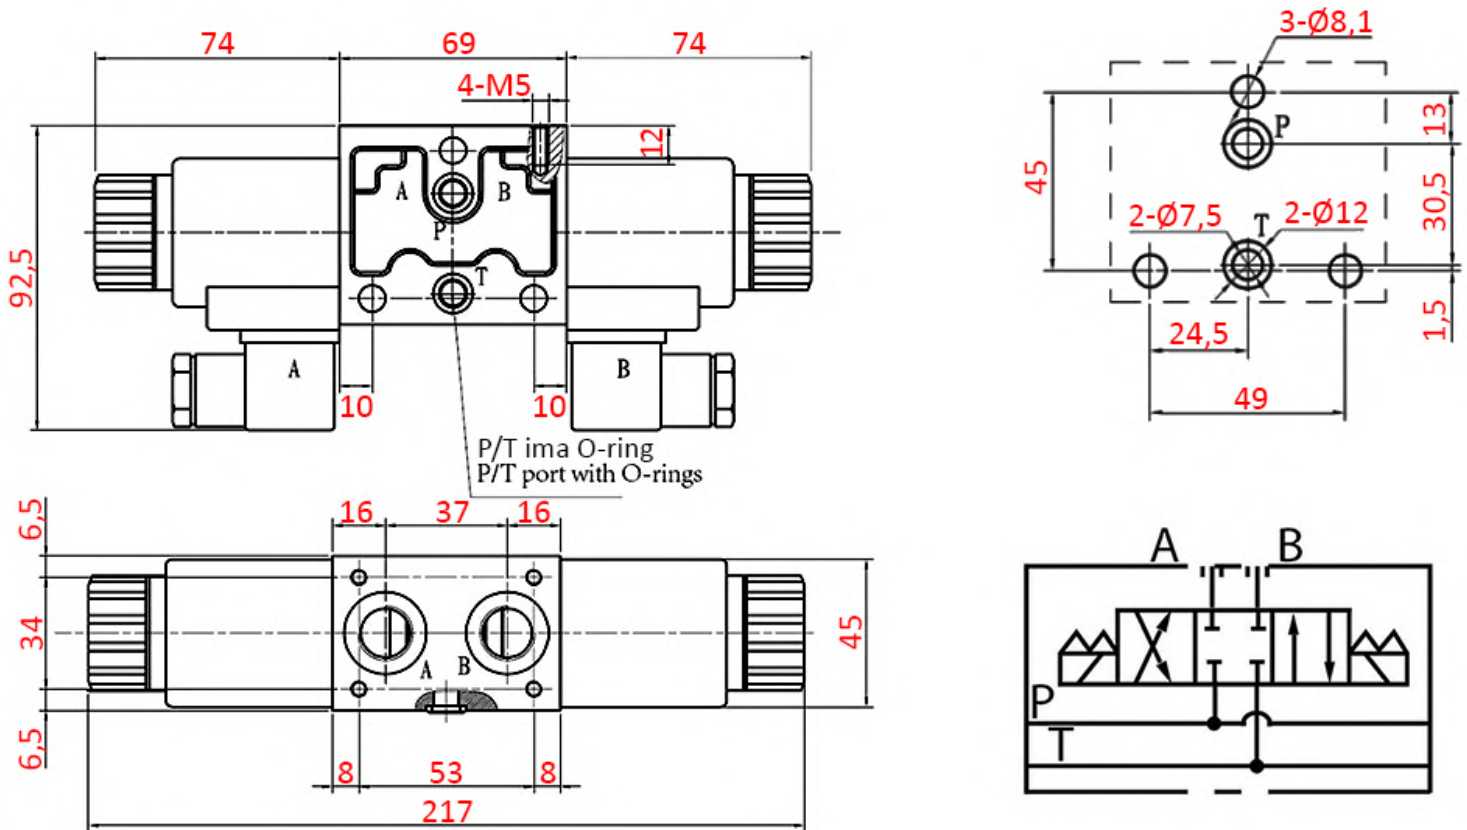

## [mm]

Šifra / Code	13471	
Max. Pretok / Max. Flow	[l/min]	40
Max. Tlak / Max. Pressure	[bar]	310
Tuljava 12V DC; 30W / Coil 12V DC; 30W	[A]	2,5
Tuljava 24V DC; 30W / Coil 24V DC; 30W	[A]	1,25
Tuljava 230V AC; 30W / Coil 230V AC; 30W	[A]	0,13
Navoj / Thread	["]	3/8"